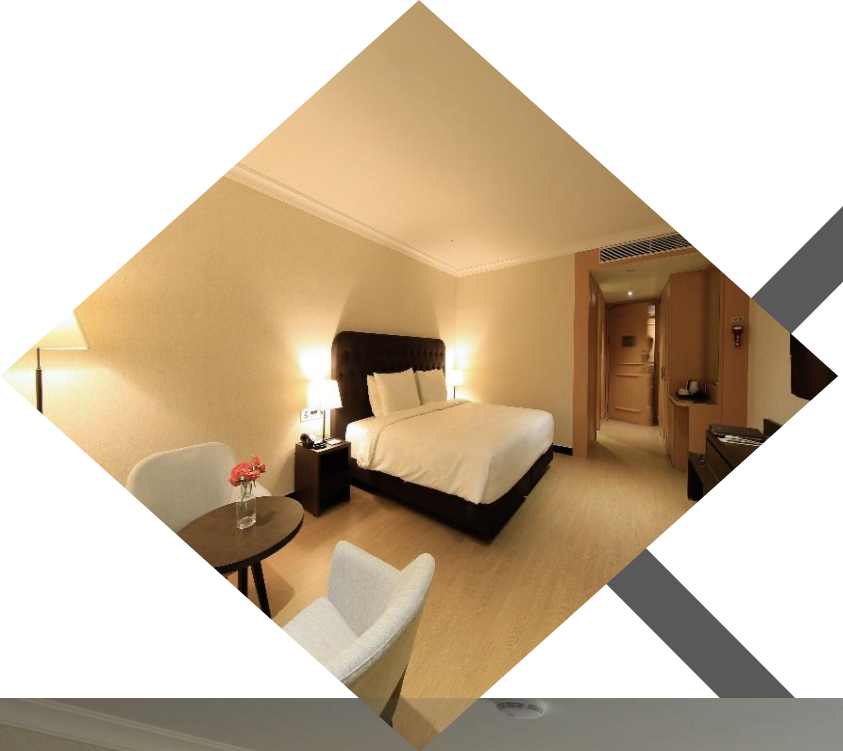

hotel

Deluxe Double & Twin rooms

Room	Py	No. of Rooms	Type	Remark
Deluxe Double (2/3) (Ocean)	39.6 m ²	36 room	DOUBLE (2,200*2,000)	Garden View & Ocean View
Deluxe Twin (2/3) (Ocean)		140 room	TWIN (1,400*2,000) (1,100*2,000)	

Deluxe, a studio type in which living room and bedroom is connected, is decorated with warm color.

Deluxe Double & Twin