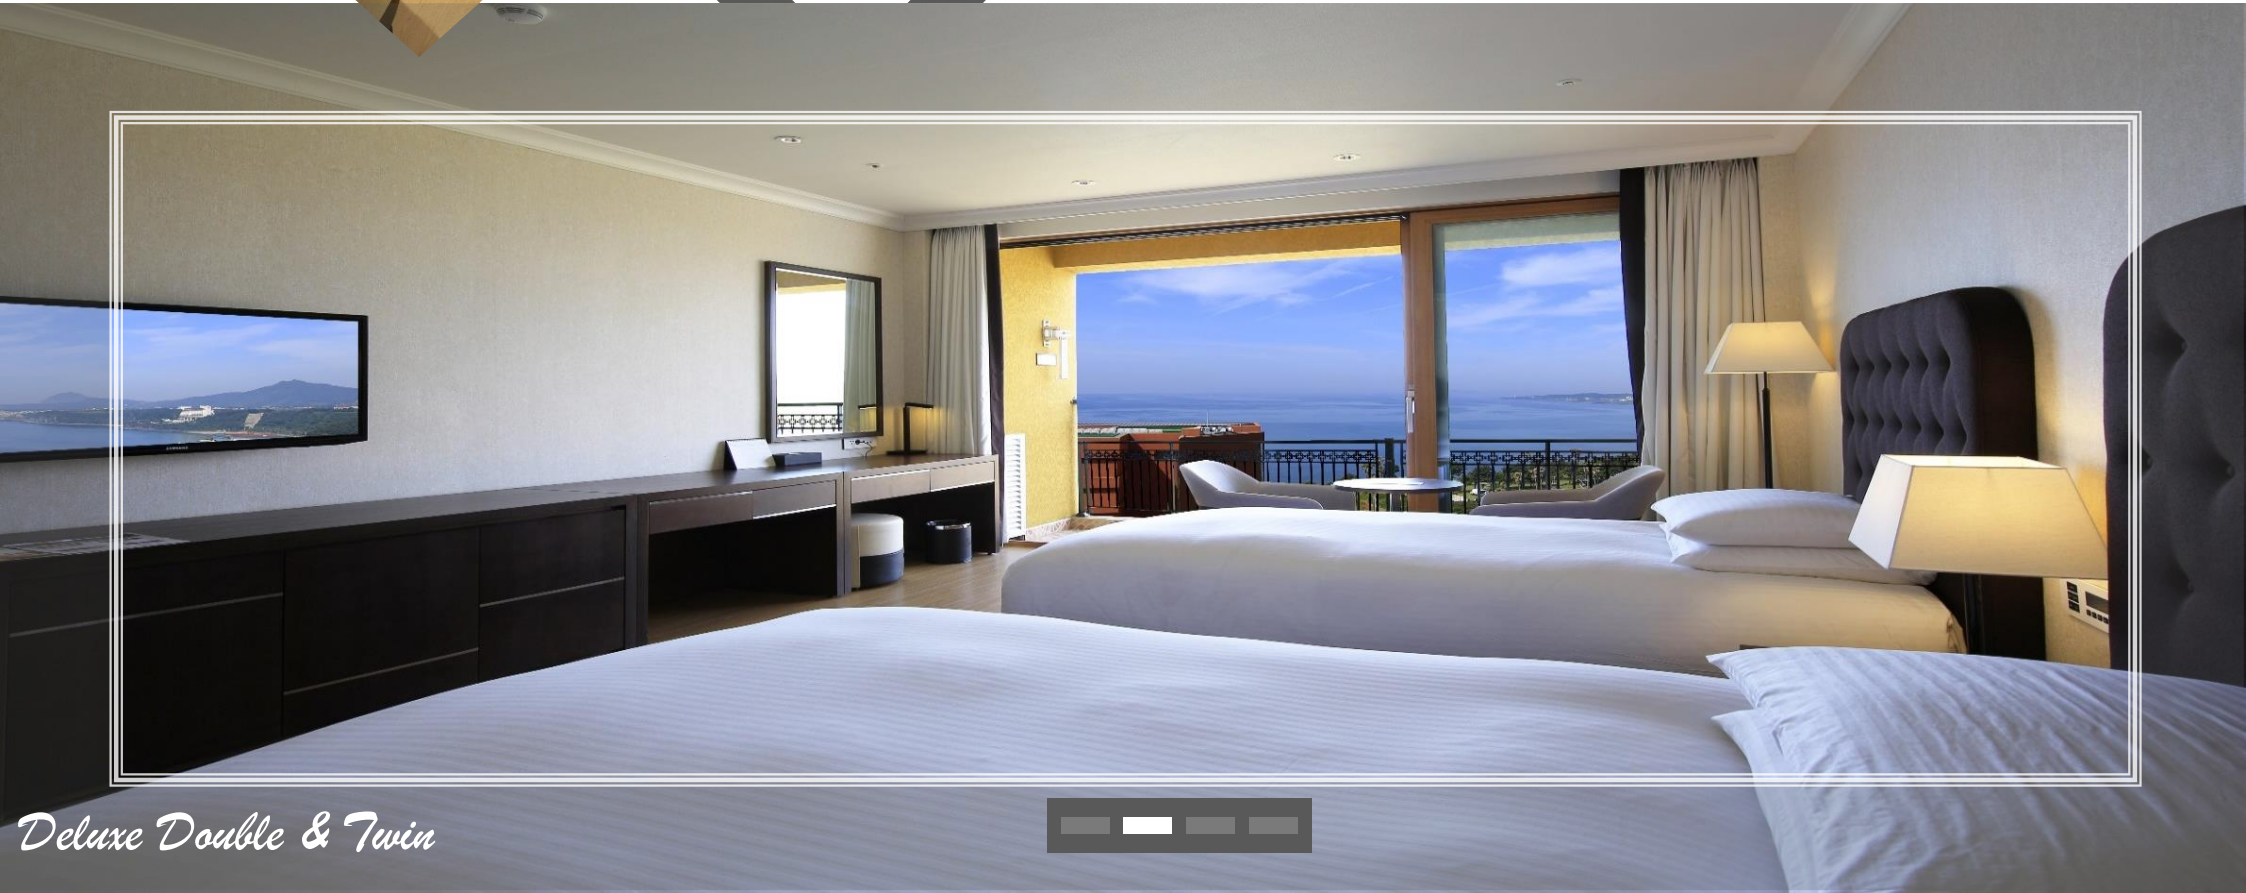

hotel

Deluxe Double & Twin rooms

Room	Py	No. of Rooms	Type	Remark
Deluxe Double (2/3) (Ocean)	39.6 m ²	36 room	DOUBLE (2,200*2,000)	Garden View & Ocean View
Deluxe Twin (2/3) (Ocean)		140 room	TWIN (1,400*2,000) (1,100*2,000)	

Deluxe, a studio type in which living room and bedroom is connected, is decorated with warm color.

Deluxe Double & Twin